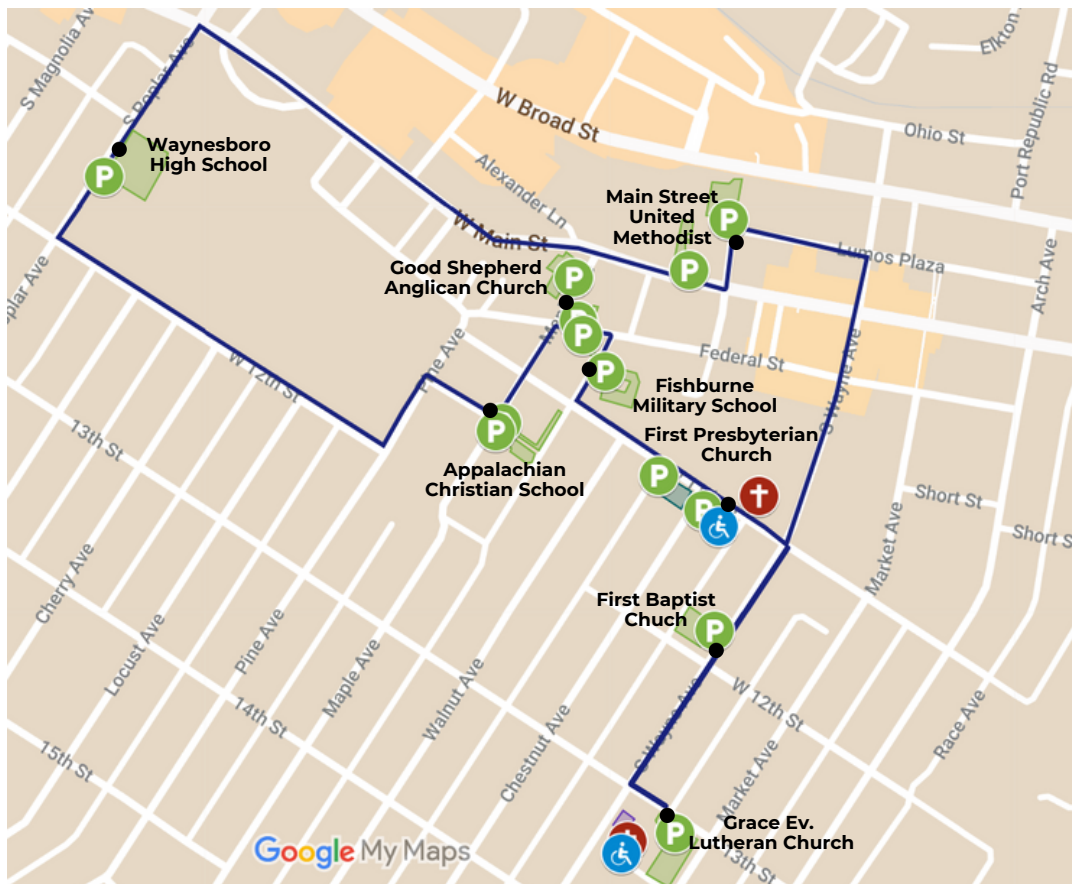

BISHOP INSTALLATION 2023

Shuttle Information

Shuttle Schedule

11:15 AM	Shuttles will start running	2:45-5 PM	Reception following the Service at Grace Evangelical Lutheran Church
1:00 PM	Installation Service Shuttle Service will stop	5:20 PM	Shuttle Service will end
2:30 PM	Shuttle service will resume to the reception and event parking areas		

Key

- Event Parking
- Handicap Parking
- Shuttle Route
- Shuttle Stop

Thank you for your assistance in providing shuttle service.