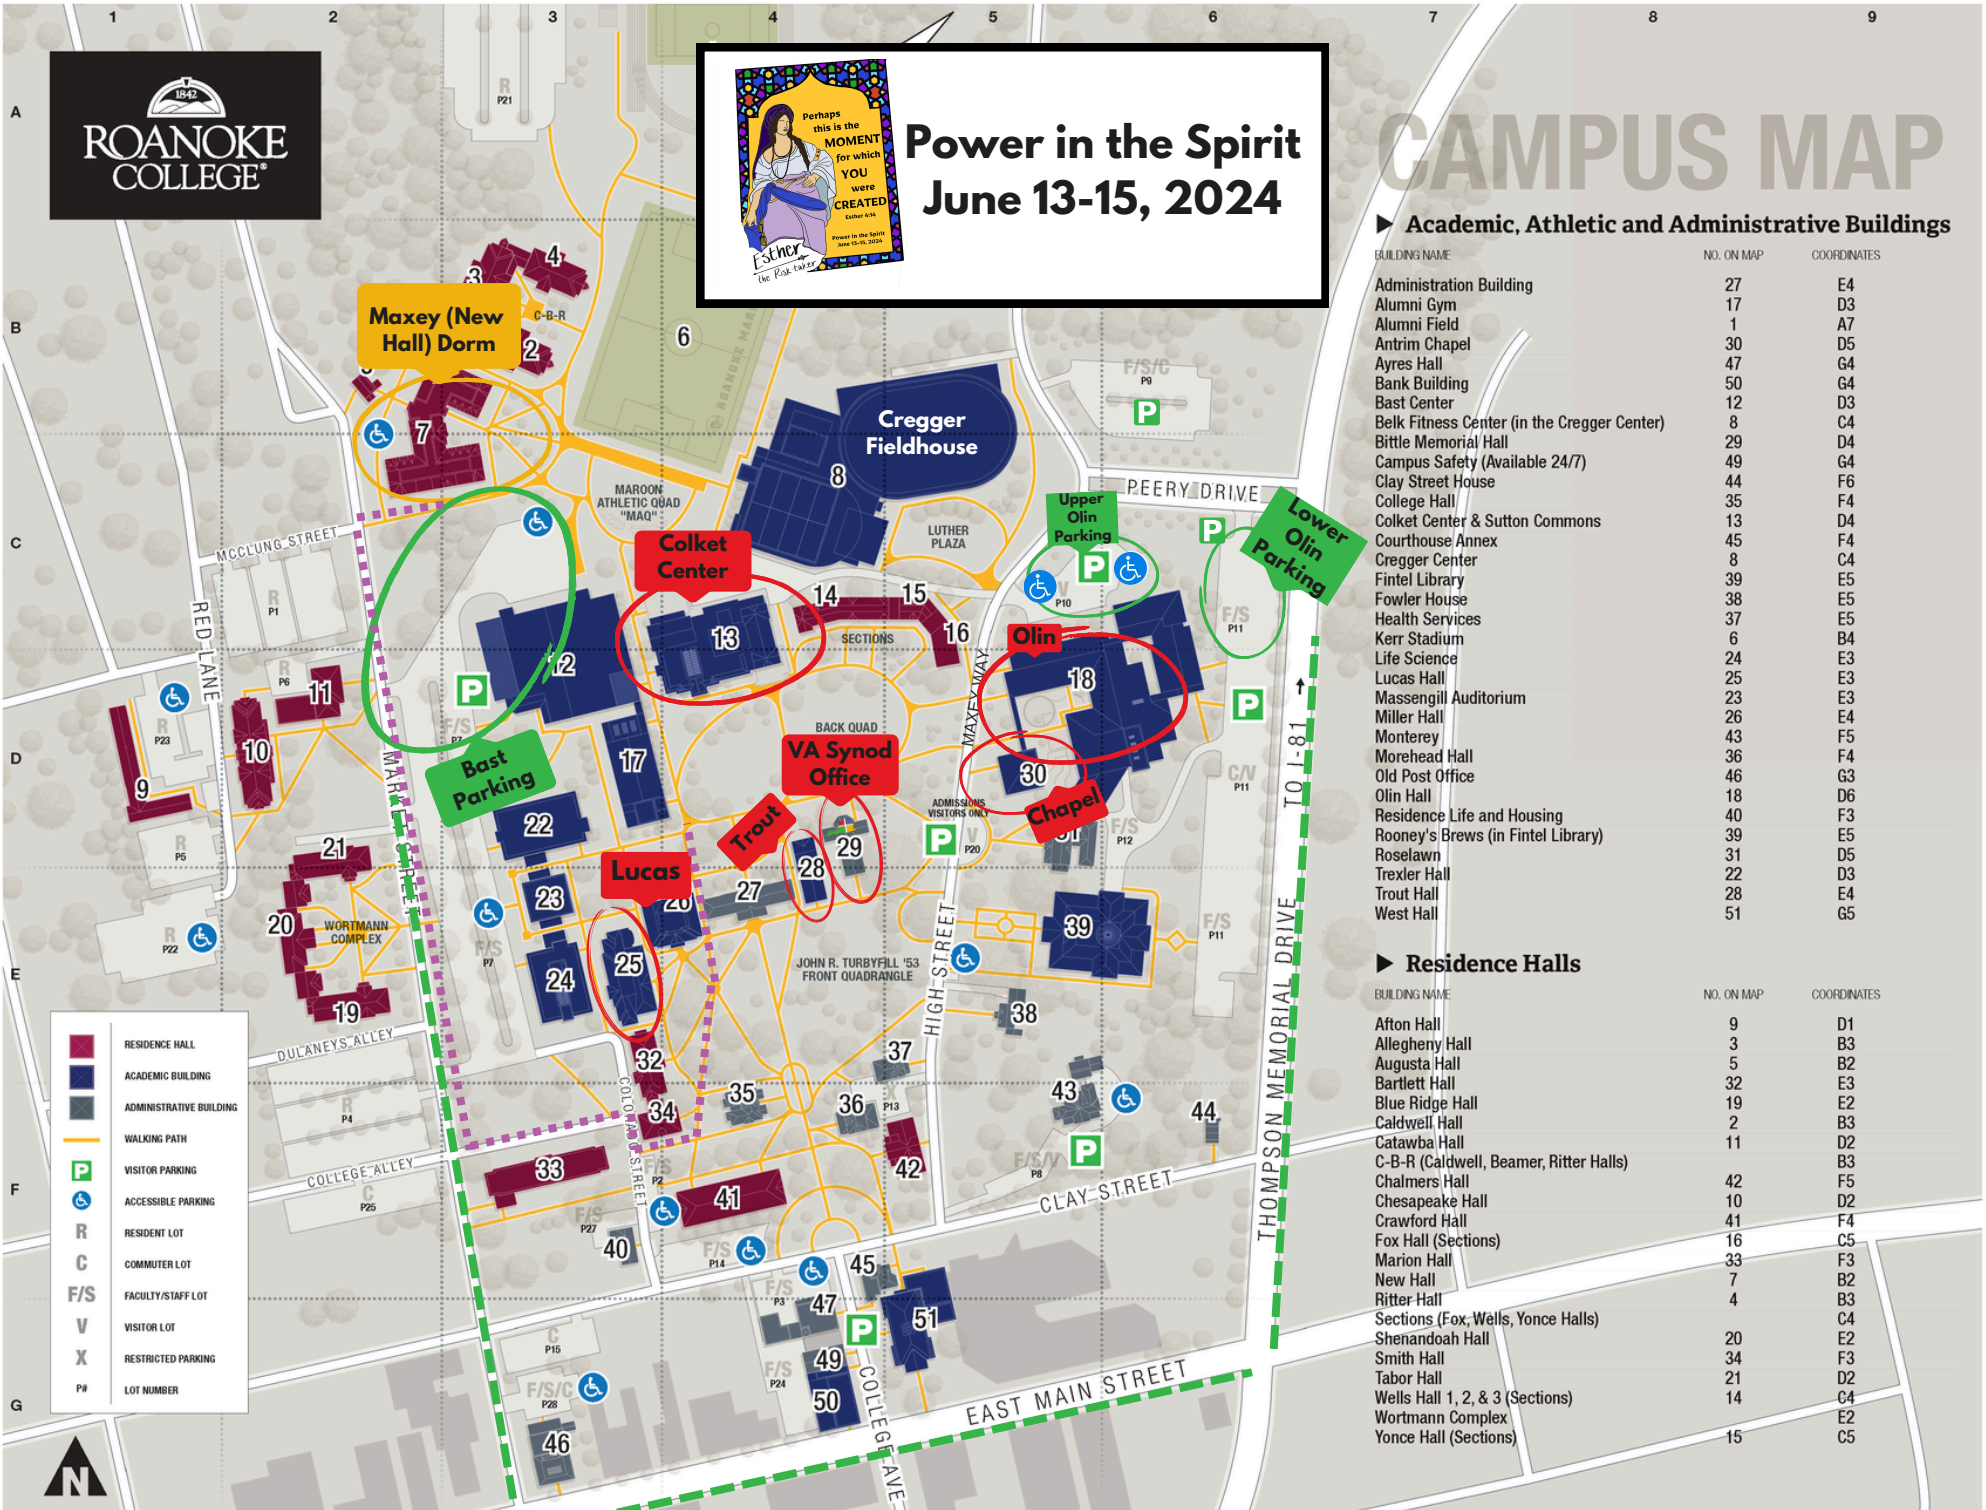

► Residence Halls

BUILDING NAME	NO. ON MAP	COORDINATES
Afton Hall	9	D1
Allegheny Hall	3	B3
Augusta Hall	5	B2
Bartlett Hall	32	E3
Blue Ridge Hall	19	E2
Caldwell Hall	2	B3
Catawba Hall	11	D2
C-B-R (Caldwell, Beamer, Ritter Halls)		B3
Chalmers Hall	42	F5
Chesapeake Hall	10	D2
Crawford Hall	41	F4
Fox Hall (Sections)	16	C5
Marion Hall	33	F3
New Hall	7	B2
Ritter Hall	4	B3
Sections (Fox, Wells, Yonce Halls)		C4
Shenandoah Hall	20	E2
Smith Hall	34	F3
Tabor Hall	21	D2
Wells Hall 1, 2, & 3 (Sections)	14	C4
Wortmann Complex		E2
Yonce Hall (Sections)	15	C5

- RESIDENCE HALL
- ACADEMIC BUILDING
- ADMINISTRATIVE BUILDING
- WALKING PATH
- VISITOR PARKING
- ACCESSIBLE PARKING
- RESIDENT LOT
- COMMUTER LOT
- FACULTY/STAFF LOT
- VISITOR LOT
- RESTRICTED PARKING
- LOT NUMBER