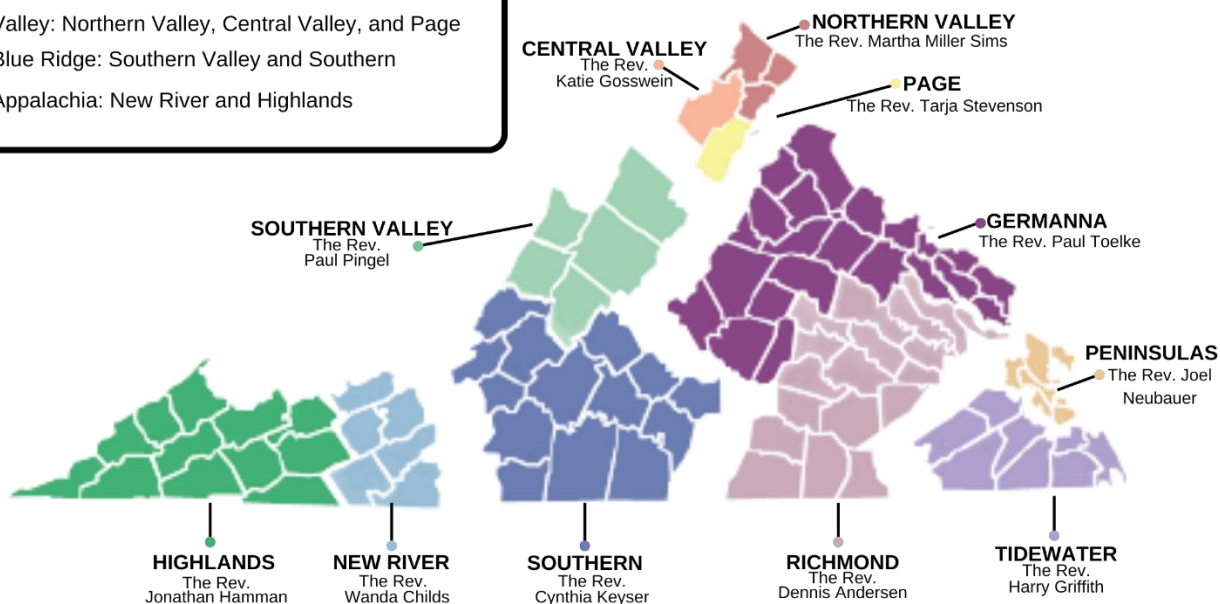

The Virginia Synod, ELCA Conference Map

CONFERENCE PARTNERSHIPS

- ● Coastal: Tidewater and Peninsulas
- ● Piedmont: Richmond and Germanna
- ● Valley: Northern Valley, Central Valley, and Page
- ● Blue Ridge: Southern Valley and Southern
- ● Appalachia: New River and Highlands